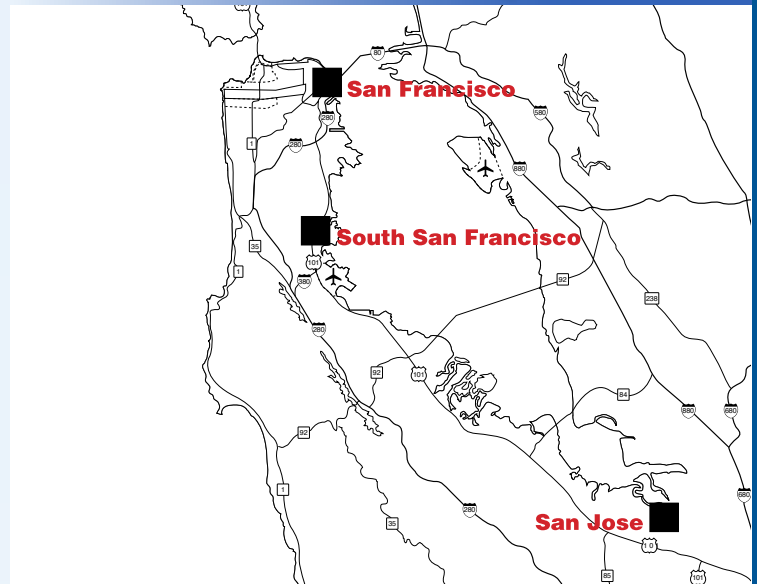

WHERE YOU ARE

DON'T BE SHY, VISIT US SOMETIME

If you have the opportunity to be in the San Francisco Bay area, please set aside some time to visit us at our headquarters, showroom, and distribution facility in the heart of South San Francisco (Birthplace of Biotechnology).

We stock a huge range of products and maintain most of our stock in our LEED Gold Certified 40,000 square foot warehouse!

Blue Ribbon Supply is located only less than 10 minutes south of San Francisco and less than 5 minutes north of San Francisco International Airport (SFO).

IT'S EASIER THAN YOU THINK!

It doesn't matter whether you use Google Maps, Waze, Apple Maps or MapQuest, you will find your way to us quickly by entering either "Blue Ribbon Supply" or "451 East Jamie Court, South San Francisco".

WHILE YOU'RE AT IT, WHY NOT CONNECT WITH US!

If you plan to pick up an order when visiting, jump on our website and place your order as a will call so that we may prepare it for you. We can speed you on your way by having your order ready when you arrive. If you are a new customer, connecting with us will give us a chance to establish a record of your service needs prior to your first order.

And, here's a few other ways to connect with us...

WHERE WE ARE

San Francisco Bay Area

South San Francisco