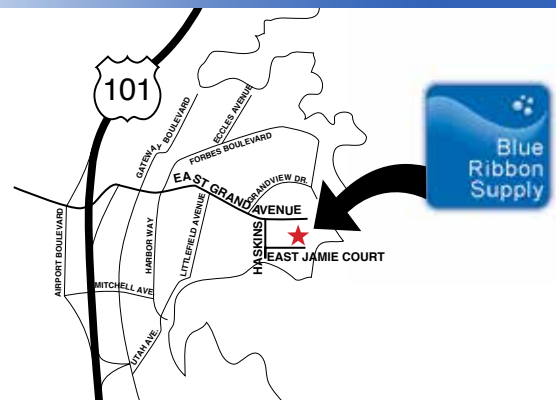

WHERE YOU ARE

DON'T BE SHY, VISIT US SOMETIME

If you have the opportunity to be in the San Francisco Bay area, please set aside some time to visit us at our headquarters, showroom, and distribution facility in the heart of South San Francisco (Birthplace of Biotechnology).

We stock a huge range of products and maintain most of our stock in our LEED Gold Certified 40,000 square foot warehouse!

Blue Ribbon Supply is located only less than 10 minutes south of San Francisco and less than 5 minutes north of San Francisco International Airport (SFO).

IT'S EASIER THAN YOU THINK!

It doesn't matter whether you use Google Maps, Waze, Apple Maps or MapQuest, you will find your way to us quickly by entering either "Blue Ribbon Supply" or "451 East Jamie Court, South San Francisco".

And, here's a few other ways to connect with us...

WHERE WE ARE

San Francisco Bay Area

South San Francisco

ORDER TODAY

blueribbonsupply.com

CALL US TOLL FREE AT
1-800-443-6066 TODAY

DIRECTIONS